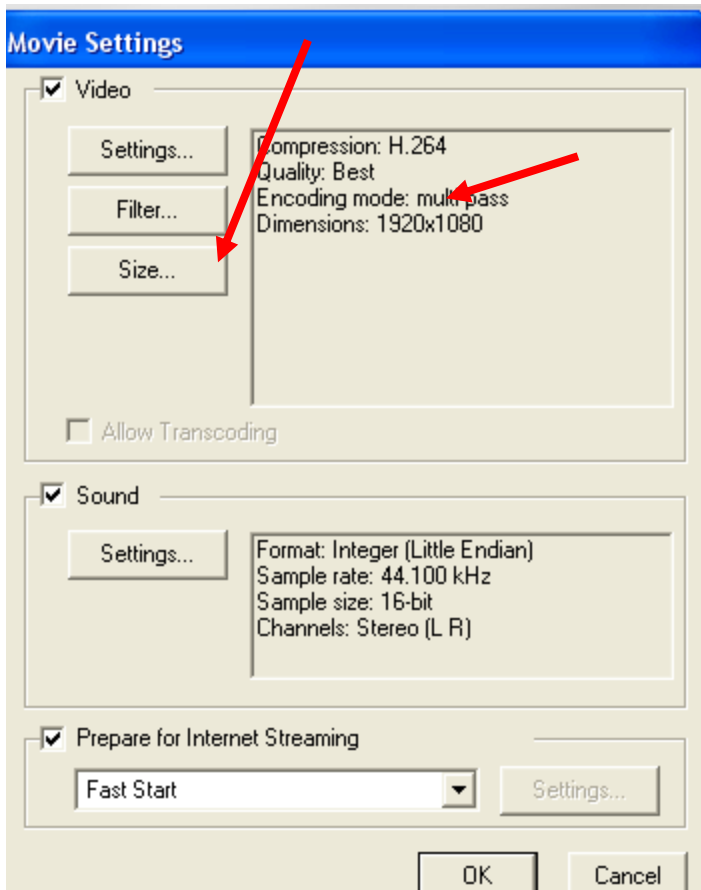

QuickTime Export Settings for Uploading To YouTube

Export Size Settings

Dimensions:

Preserve aspect ratio using:
(if required)

Deinterlace Source Video

OK

Cancel

Movie Settings