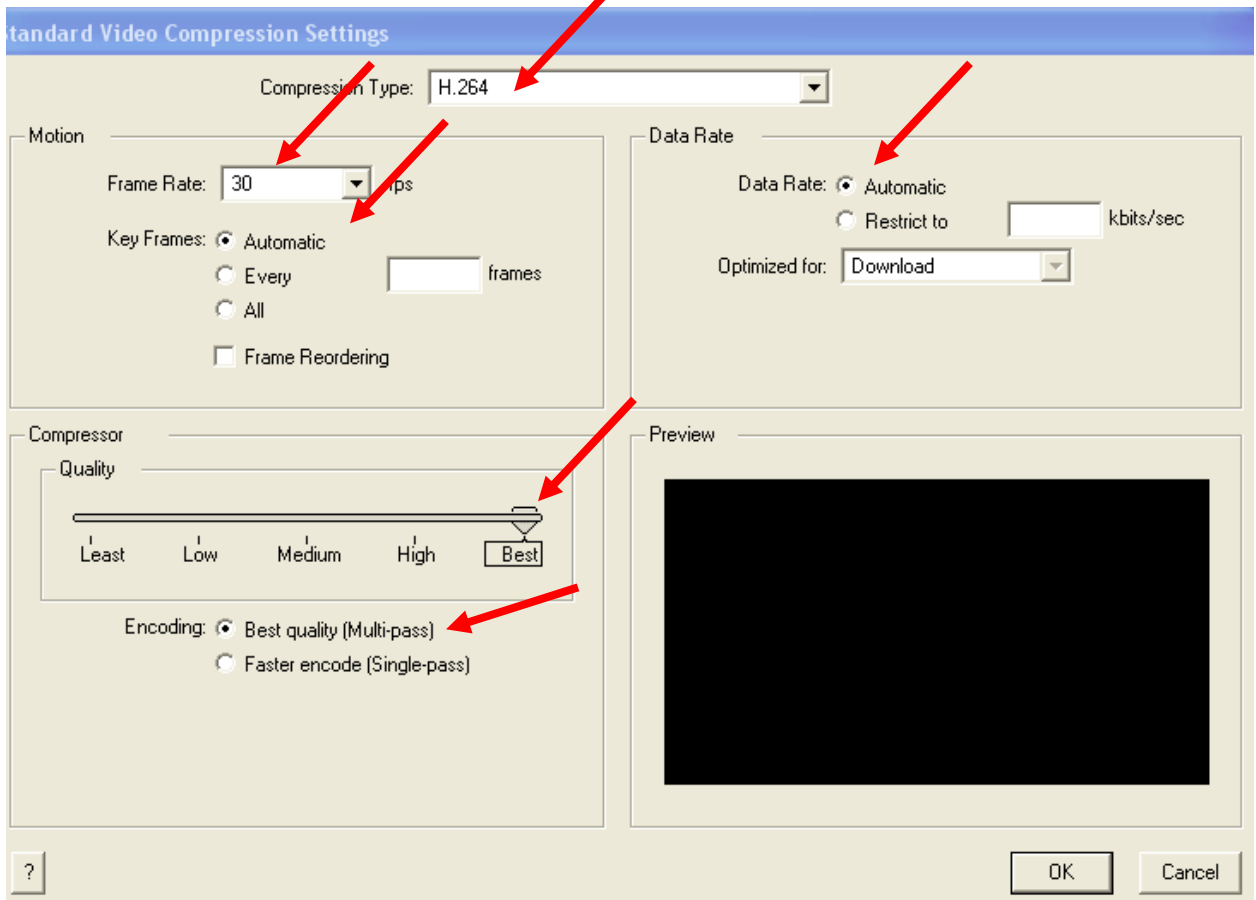

QuickTime Export Settings for Uploading To YouTube

Export Size Settings

Dimensions:

Preserve aspect ratio using:
(if required)

Deinterlace Source Video

OK

Cancel

Movie Settings