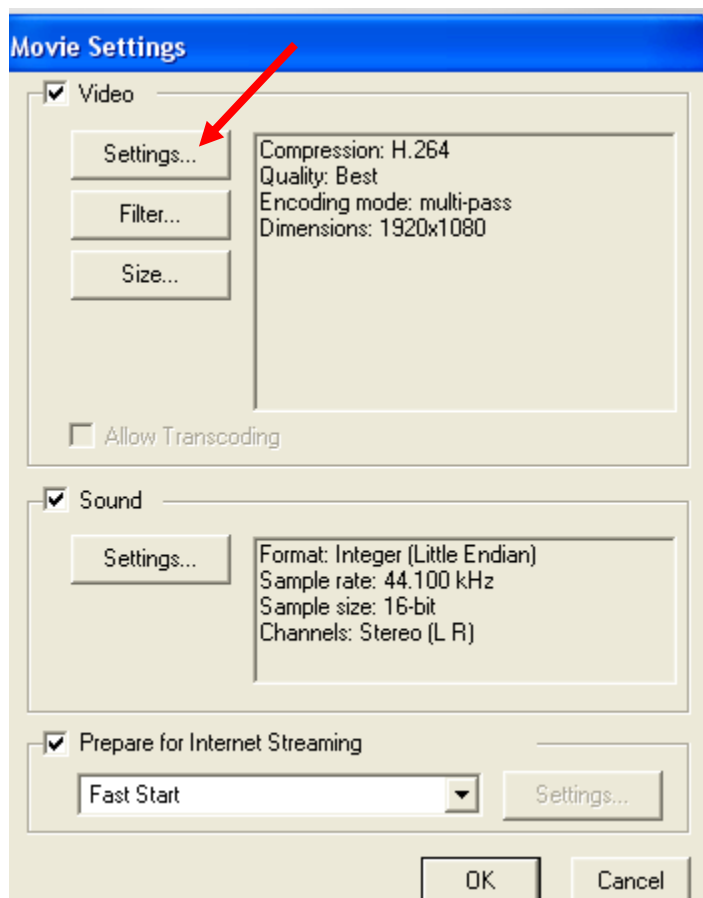

QuickTime Export Settings for Uploading To YouTube

Export Size Settings

Dimensions:

Preserve aspect ratio using:
(if required)

Deinterlace Source Video

OK

Cancel

Movie Settings